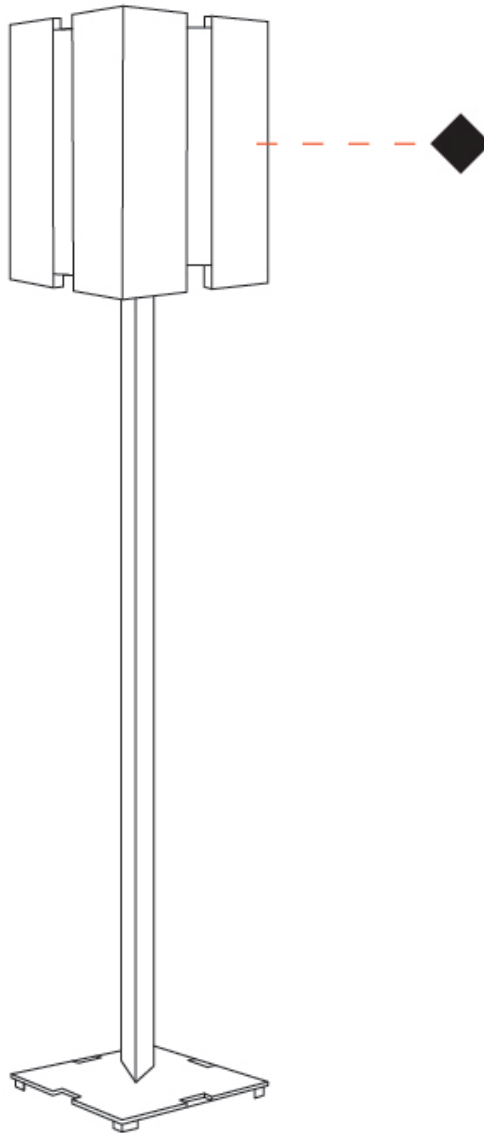

QUARTET PORTABLE

D104212-

PROJECT _____

TYPE _____

SPECIFIER _____

QUANTITY _____

DATE _____

D