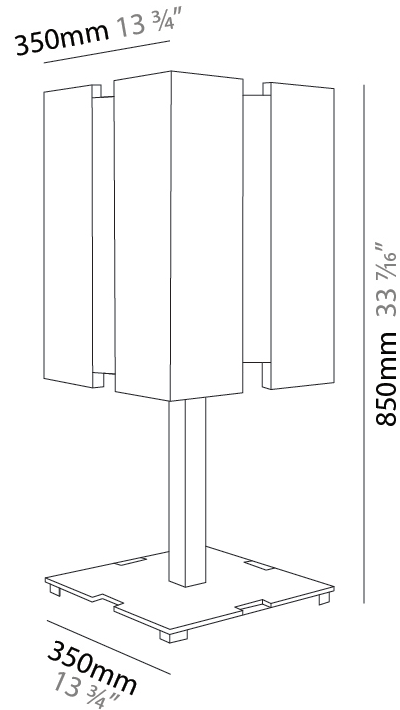

PROJECT	
TYPE	
SPECIFIER	
QUANTITY	
DATE	

QUARTET PORTABLE

D104213-

base number	Finish Options	Diffuser Options

1. To build a product code in our configurator select the specify button on the base model # product page
2. To build a manual product code on this datasheet choose from the options listed below in blue font and add the suffix to the base model #

GENERAL

Series: Quartet
Partner: Quasar
Division: Design
Installation: Portable
Product Type: Table
Mounting Location: Table

PHYSICAL

Shape: Rectangle
Length (mm): 350
Length (in): 13 3/4
Width (mm): 350
Width (in): 13 3/4
Height (mm): 850
Height (in): 33 7/16
Diffuser: PMMA
Fixture Finish: BLK / BRA / BRZ / PSS / WHI
Fixture Material: Metal

ELECTRICAL

Number of Lamps: 1
Lamp Type: LED Retrofit
Lamp Shape: A19
Bulb Included: Bulb Not Included
Total Output Wattage (W): 11 / 23
Max. Wattage Per Lamp (W): 11 / 23
Lamp Base: E26
Input Voltage (V): 120
Upon Request: 277Vac / GU24

LED

OPTICAL

RATINGS AND CERTIFICATIONS

Certified By: Certified for North American Standards
IP rating: IP20